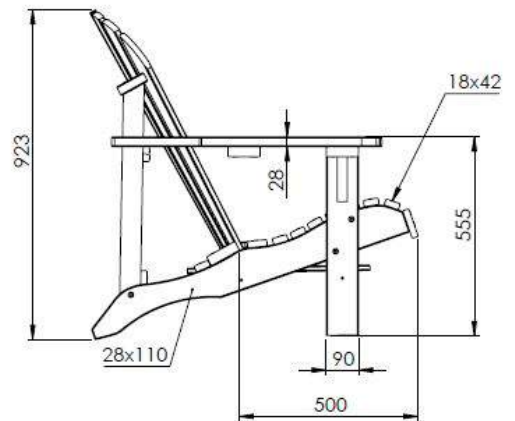

# Double chair Relax

Item code: 253169

EAN: 4752072531697

Material	Product	Treatment	Pallet	Pieces on truck
Pine / Spruce 	1pc  46 kg 		4pcs  194 kg 	176pcs 