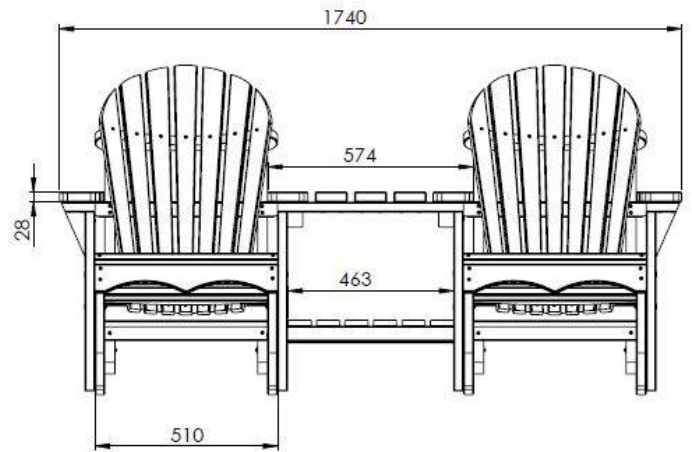

# Double chair Relax

Item code: 253169

EAN: 4752072531697

Material	Product	Treatment	Pallet	Pieces on truck
Pine / Spruce 	1pc  46 kg 		4pcs  194 kg 	176pcs 